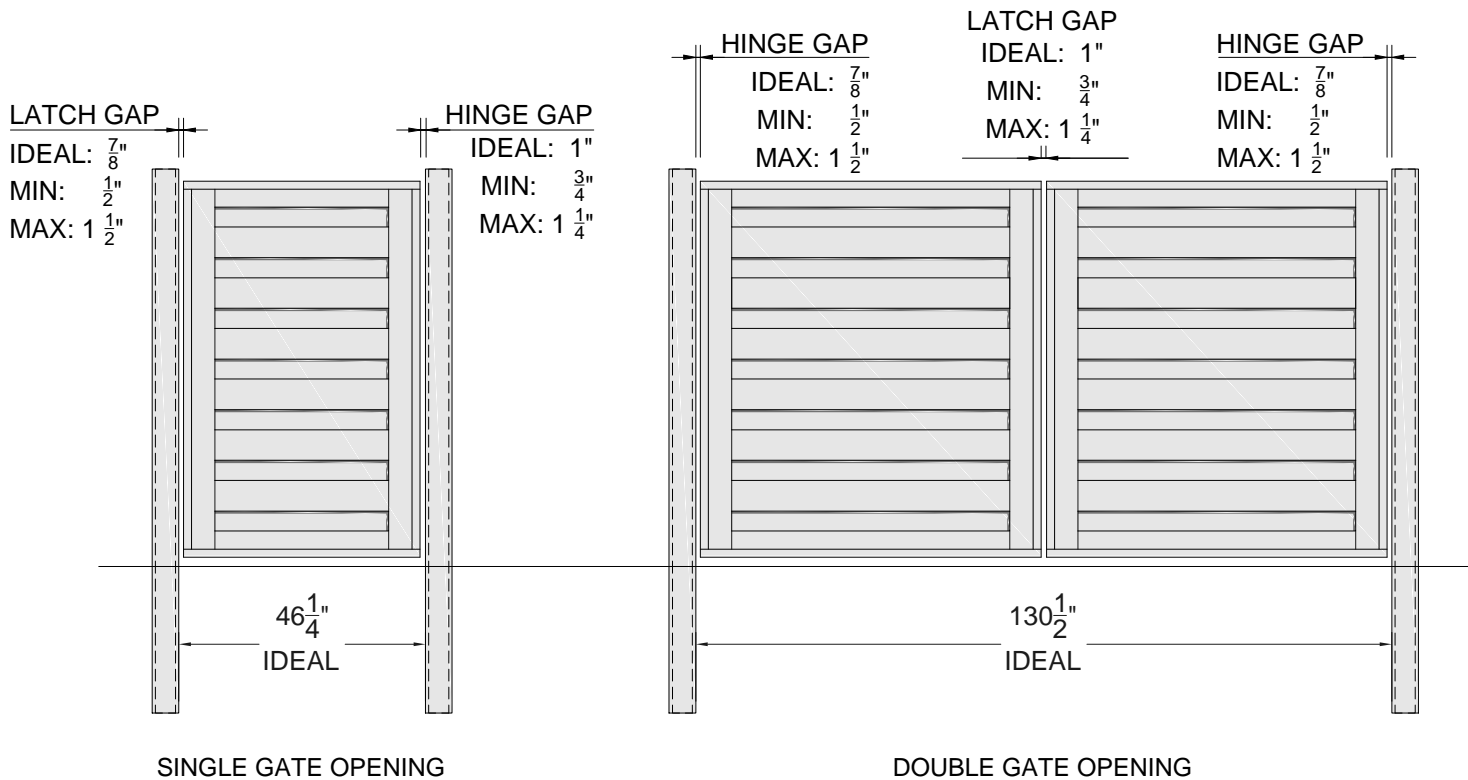

Trex® Horizons Composite Fencing

ARCHITECTURAL DRAWING:
TREX HORIZONS FENCING
GATE

NOTES:

1. INSTALLATION TO BE COMPLETED PER MANUFACTURER'S SPECIFICATION.
2. THIS DRAWING IS PROVIDED FOR PLANNING PURPOSES. REFER TO MANUFACTURER'S INSTALLATIONS FOR CONSTRUCTION DETAILS.
3. REFER TO MANUFACTURER'S WEBSITE FOR PRODUCT INFORMATION.
4. DRAWING NOT TO SCALE.