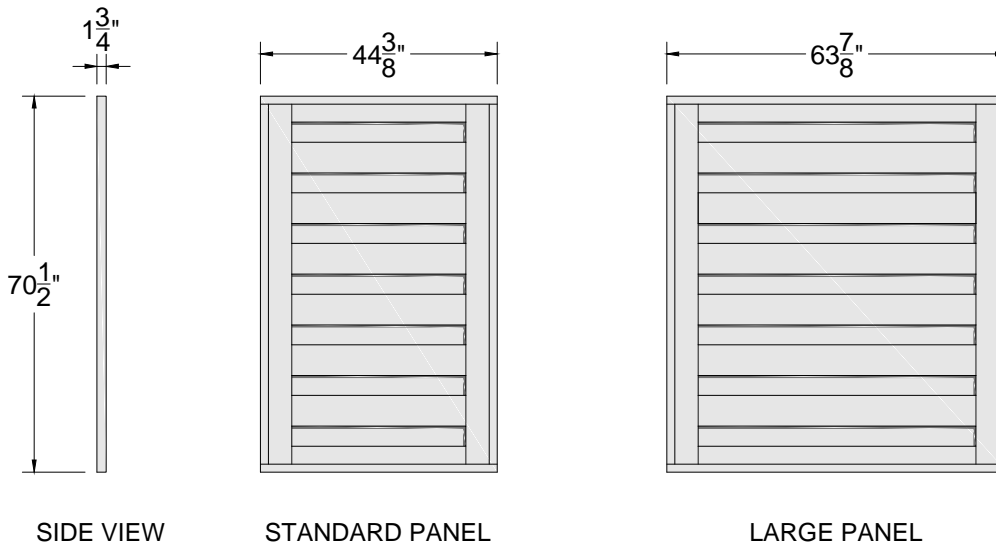

Trex® Horizons Composite Fencing

ARCHITECTURAL DRAWING:
TREX HORIZONS FENCING
GATE

NOTES:

1. INSTALLATION TO BE COMPLETED PER MANUFACTURER'S SPECIFICATION.
2. THIS DRAWING IS PROVIDED FOR PLANNING PURPOSES. REFER TO MANUFACTURER'S INSTALLATIONS FOR CONSTRUCTION DETAILS.
3. REFER TO MANUFACTURER'S WEBSITE FOR PRODUCT INFORMATION.
4. DRAWING NOT TO SCALE.